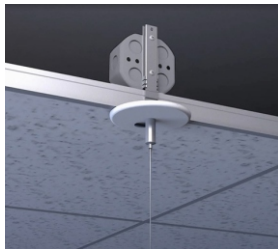

META

VERTICAL

Ultra-thin semi-transparent vertical optics, enveloped
in a signature sloping silhouette

Transparent A Touch of Aesthetic

Distinctive

It is integrated with ultra-thin semi-transparent vertical optics, enveloped in a signature sloping silhouette where the frame meets the optics, precisely controlled optimal direct indirect distributions at a split of light between the direct surfaces below and the ambient area horizontal the fixture.

Advanced Optics

The unique design makes it semi-transparent luminaire when off, excellent uniformity and efficiency when on.

Powerful

When suspended, the Meta Vertical series can provide smooth direct or indirect distribution, allowing for wider spacing between fixtures and better ceiling light uniformity.

Application Flexibility T-grid Or Dry Ceiling Compatible

Canopy Style

Dry Ceiling

Dry Ceiling / Off Grid
"Various Hard Ceilings"
(Mount to J-box)

Internal Driver Version

External Driver Version

Dry ceiling only
Standard External driver option
Easy access to driver from below

Dry ceiling only
Standard External driver with
emergency option

Drop Ceiling / T-Grid Ceiling

Drop Ceiling / On Grid

Suspending the luminaire in the T-grid. Compatible for various T-grid, including 9/16" Flat, 9/16" Slot, 15/16" Flat.