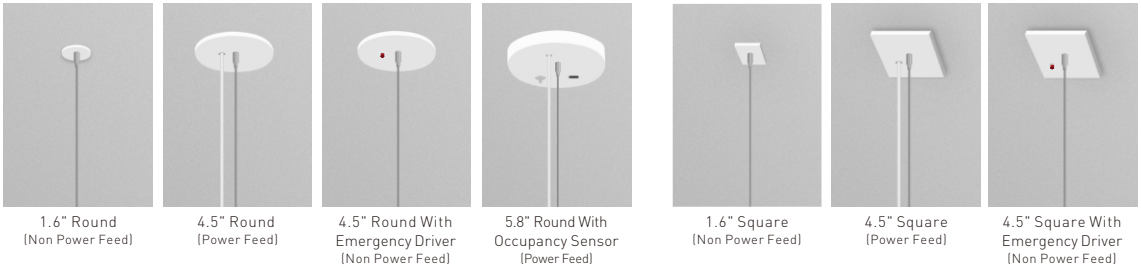

META

VERTICAL

Ultra-thin semi-transparent vertical optics, enveloped
in a signature sloping silhouette

Transparent A Touch of Aesthetic

Distinctive

It is integrated with ultra-thin semi-transparent vertical optics, enveloped in a signature sloping silhouette where the frame meets the optics, precisely controlled optimal direct indirect distributions at a split of light between the direct surfaces below and the ambient area horizontal the fixture.

CCT Adjustable

The Magic Of CCT Adjustable

- Standard CCT adjustable only support 3 color temperatures.
- Multiple CCT adjustable option is available upon request.

Transparent Optics

Delicate Laser Dot

The ultra-thin semi-transparent optical light guide plate highly transmits the flux of LEDs and evenly delivers the lights at the horizontal sides.

Advanced Optics

The unique design makes it semi-transparent luminaire when off, excellent uniformity and efficiency when on.

Powerful

When suspended, the Meta Vertical series can provide smooth direct or indirect distribution, allowing for wider spacing between fixtures and better ceiling light uniformity.

Application Flexibility T-grid Or Dry Ceiling Compatible

Canopy Style

Dry Ceiling

Dry Ceiling / Off Grid
"Various Hard Ceilings"
(Mount to J-box)

Internal Driver Version

External Driver Version

Dry ceiling only
Standard External driver option
Easy access to driver from below