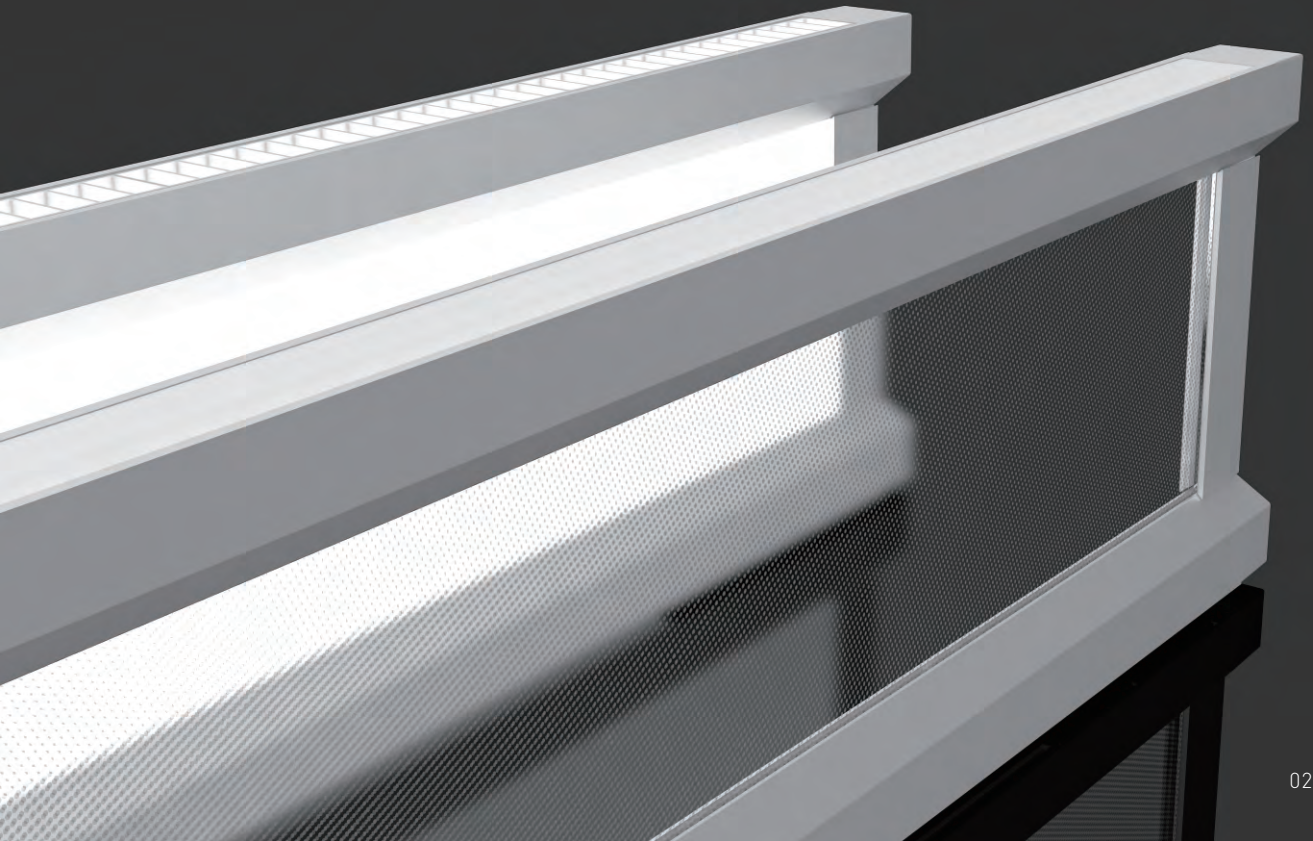

META

VERTICAL

Ultra-thin semi-transparent vertical optics, enveloped
in a signature sloping silhouette

Transparent A Touch of Aesthetic

Distinctive

It is integrated with ultra-thin semi-transparent vertical optics, enveloped in a signature sloping silhouette where the frame meets the optics, precisely controlled optimal direct indirect distributions at a split of light between the direct surfaces below and the ambient area horizontal the fixture.

Visual Comfort

We strive to challenge the highest visual comfort standard by offering multiple professional lenses.

Diffuser

Elevate your project with low glare rating possible!

Louver

Precise distribution can better decor your space without any concerns.

CCT Adjustable

The Magic Of CCT Adjustable

- Standard CCT adjustable only support 3 color temperatures.
- Multiple CCT adjustable option is available upon request.

Transparent Optics

Delicate Laser Dot

The ultra-thin semi-transparent optical light guide plate highly transmits the flux of LEDs and evenly delivers the lights at the horizontal sides.

Advanced Optics

The unique design makes it semi-transparent luminaire when off, excellent uniformity and efficiency when on.

Powerful

When suspended, the Meta Vertical series can provide smooth direct or indirect distribution, allowing for wider spacing between fixtures and better ceiling light uniformity.