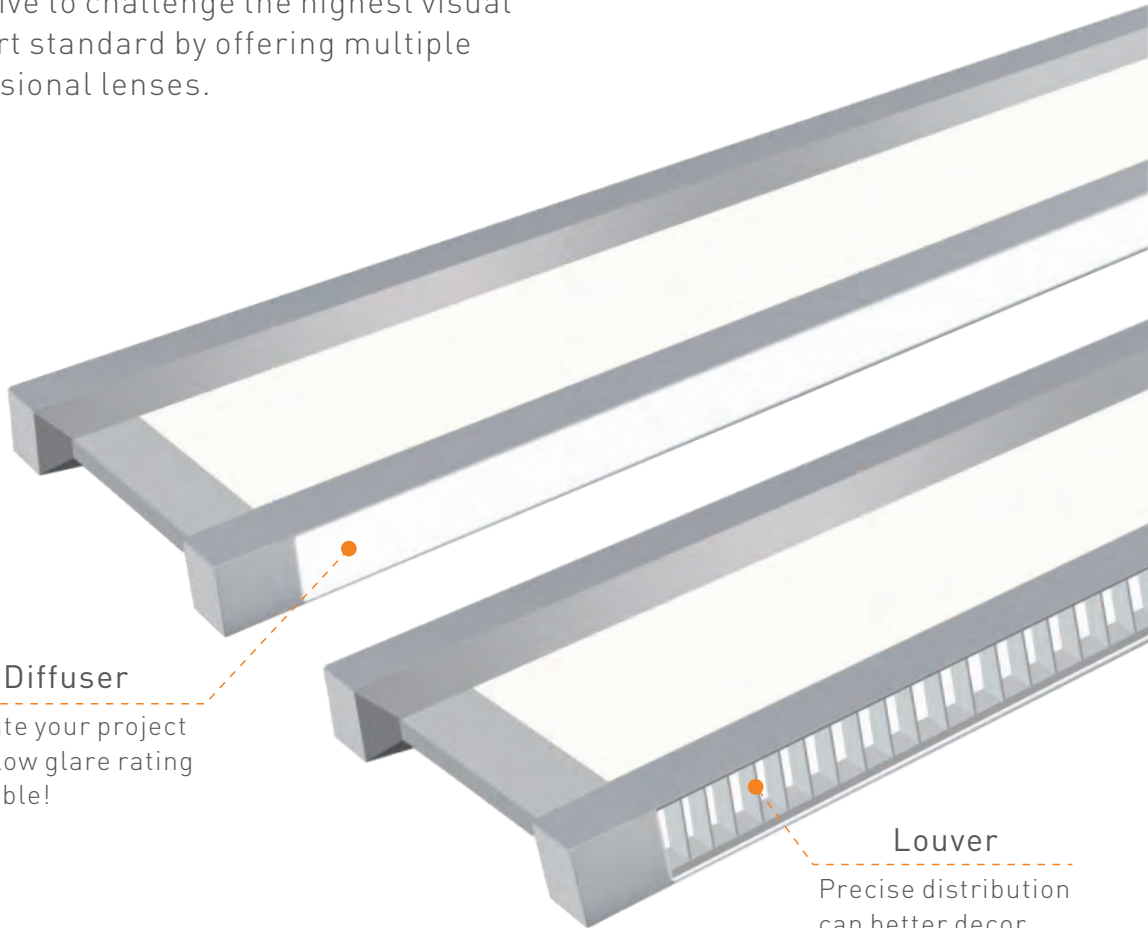

META

VERTICAL

Ultra-thin semi-transparent vertical optics, enveloped
in a signature sloping silhouette

Transparent A Touch of Aesthetic

Distinctive

It is integrated with ultra-thin semi-transparent vertical optics, enveloped in a signature sloping silhouette where the frame meets the optics, precisely controlled optimal direct indirect distributions at a split of light between the direct surfaces below and the ambient area horizontal the fixture.

Visual Comfort

We strive to challenge the highest visual comfort standard by offering multiple professional lenses.

Diffuser

Elevate your project with low glare rating possible!

Louver

Precise distribution can better decor your space without any concerns.

CCT Adjustable

The Magic Of CCT Adjustable

- Standard CCT adjustable only support 3 color temperatures.
- Multiple CCT adjustable option is available upon request.

Transparent Optics

Delicate Laser Dot

The ultra-thin semi-transparent optical light guide plate highly transmits the flux of LEDs and evenly delivers the lights at the horizontal sides.

Advanced Optics

The unique design makes it semi-transparent luminaire when off, excellent uniformity and efficiency when on.

Powerful

When suspended, the Meta Vertical series can provide smooth direct or indirect distribution, allowing for wider spacing between fixtures and better ceiling light uniformity.