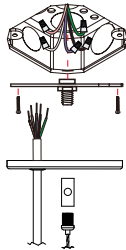

Application Flexibility T-grid Or Dry Ceiling Compatible

Canopy Style

Dry Ceiling

Dry Ceiling / Off Grid
"Various Hard Ceilings"
(Mount to J-box)

Internal Driver Version

External Driver Version

Dry ceiling only
Standard External driver option
Easy access to driver from below