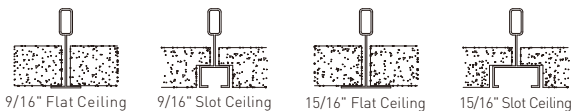

Application Flexibility T-grid Or Dry Ceiling Compatible

Canopy Style

Dry Ceiling

Dry Ceiling / Off Grid
"Various Hard Ceilings"
(Mount to J-box)

Internal Driver Version

External Driver Version

Dry ceiling only
Standard External driver option
Easy access to driver from below

Dry ceiling only
Standard External driver with
emergency option

Drop Ceiling / T-Grid Ceiling

Drop Ceiling / On Grid

Suspending the luminaire in the T-grid. Compatible for various T-grid, including 9/16" Flat, 9/16" Slot, 15/16" Flat.