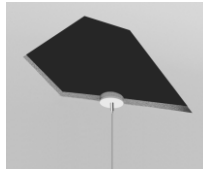

META

VERTICAL

Ultra-thin semi-transparent vertical optics, enveloped
in a signature sloping silhouette

Transparent A Touch of Aesthetic

Distinctive

It is integrated with ultra-thin semi-transparent vertical optics, enveloped in a signature sloping silhouette where the frame meets the optics, precisely controlled optimal direct indirect distributions at a split of light between the direct surfaces below and the ambient area horizontal the fixture.

CCT Adjustable

The Magic Of CCT Adjustable

- Standard CCT adjustable only support 3 color temperatures.
- Multiple CCT adjustable option is available upon request.

Transparent Optics

Delicate Laser Dot

The ultra-thin semi-transparent optical light guide plate highly transmits the flux of LEDs and evenly delivers the lights at the horizontal sides.

Advanced Optics

The unique design makes it semi-transparent luminaire when off, excellent uniformity and efficiency when on.

Powerful

When suspended, the Meta Vertical series can provide smooth direct or indirect distribution, allowing for wider spacing between fixtures and better ceiling light uniformity.

Application Flexibility T-grid Or Dry Ceiling Compatible

Canopy Style

Dry Ceiling

Dry Ceiling / Off Grid
"Various Hard Ceilings"
(Mount to J-box)

Internal Driver Version

External Driver Version

Dry ceiling only
Standard External driver option
Easy access to driver from below