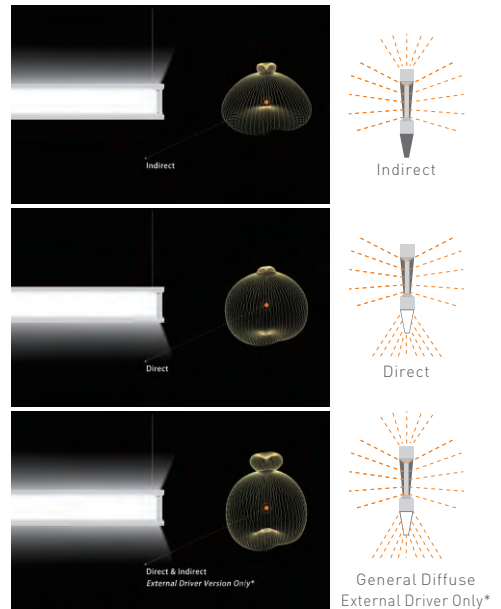

META

VERTICAL

Ultra-thin semi-transparent vertical optics, enveloped
in a signature sloping silhouette

Transparent A Touch of Aesthetic

Distinctive

It is integrated with ultra-thin semi-transparent vertical optics, enveloped in a signature sloping silhouette where the frame meets the optics, precisely controlled optimal direct indirect distributions at a split of light between the direct surfaces below and the ambient area horizontal the fixture.

Visual Comfort

We strive to challenge the highest visual comfort standard by offering multiple professional lenses.

Diffuser

Elevate your project with low glare rating possible!

Louver

Precise distribution can better decor your space without any concerns.

CCT Adjustable

The Magic Of CCT Adjustable

- Standard CCT adjustable only support 3 color temperatures.
- Multiple CCT adjustable option is available upon request.

Transparent Optics

Delicate Laser Dot

The ultra-thin semi-transparent optical light guide plate highly transmits the flux of LEDs and evenly delivers the lights at the horizontal sides.

Advanced Optics

The unique design makes it semi-transparent luminaire when off, excellent uniformity and efficiency when on.

Powerful

When suspended, the Meta Vertical series can provide smooth direct or indirect distribution, allowing for wider spacing between fixtures and better ceiling light uniformity.